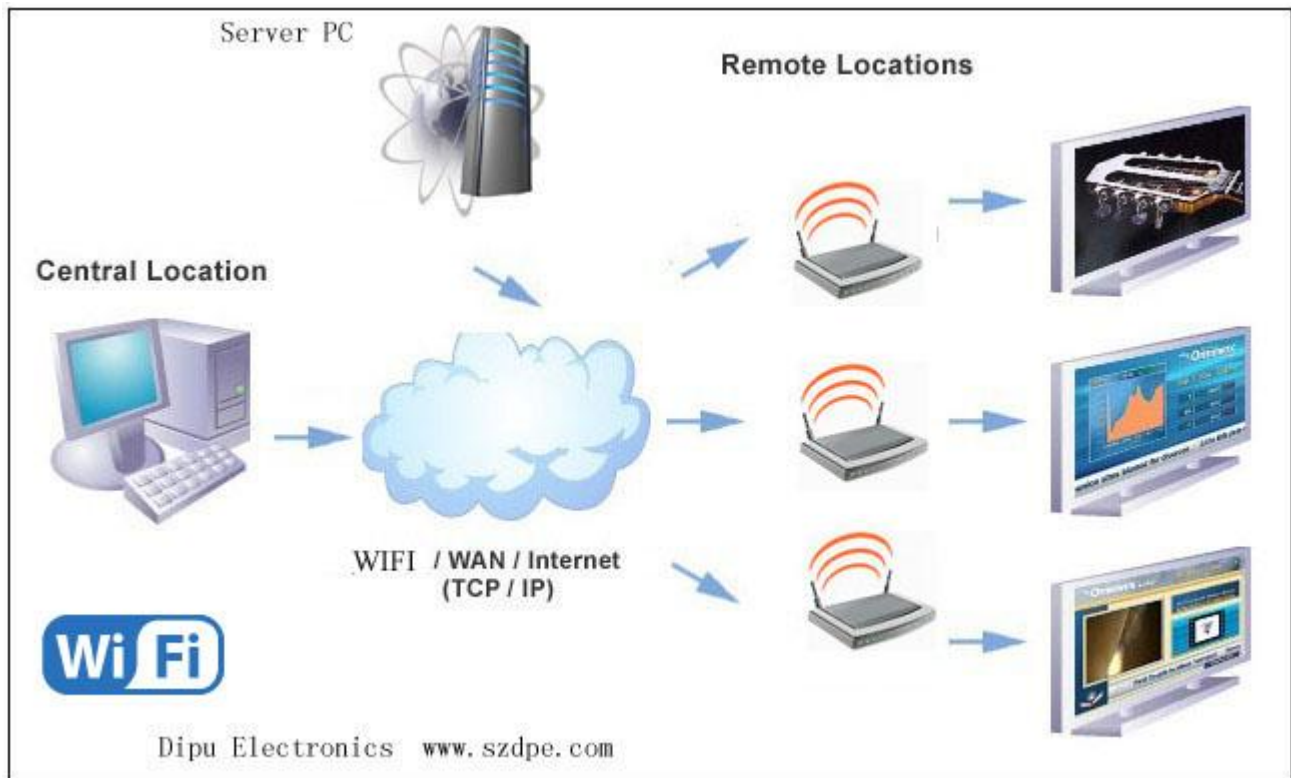

Wireless/ Wifi Network Digital Signage Spec and Price

Model: DP-4201NW

Screen Size(inch) : 42 (Diagonal) TFT-LCD
Aspect Ratio: 16:10
Display Resolution(dot) : 1920 (w)x1080 (h),RGB
Active Area(mm) : 523.008(v)x930.246(H)
Dot Pitch(mm) : 0.51075 (w)x0.51075 (H)
Brightness: 550cd/m²
Contrast Ratio: 1000:1
Display Depth : 8-bit,16.7m colors
View Angle: left / right 170°, up 170°, down 170°

General description of wireless/Wifi network digital signage

Network digital signage is one solution for chain stores, banks, hospital, bus, taxi, finance and so on. You can stay in your office, even you can use your iPad or iPhone to manage terminals. It is one successful industry solution for business ads to increase your sales and give good image promotion. The solution allows you to have multi-control functions, meaning that you can send tasks to one group of terminals or only one terminal, and also

can change the ads in different area of the split screen in different locations.

Spot features:

High quality hardware with Embedded Linux system, no virus ,auto crash reboot , 24*7 working, long life time

Support Lan, wifi connection

Support Wide range of resolution up to HD 1920*1080

Real Remote control through internet, also good for local net

Professional Video processor

Great solution for chain stores

Full of modules for you to monitor all of terminal's status, content updating, task management, template production, customer management, Statistics, User Management